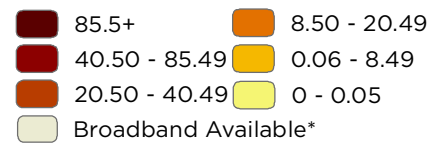

Number of Unserviced Households per Square Mile, per Census Block