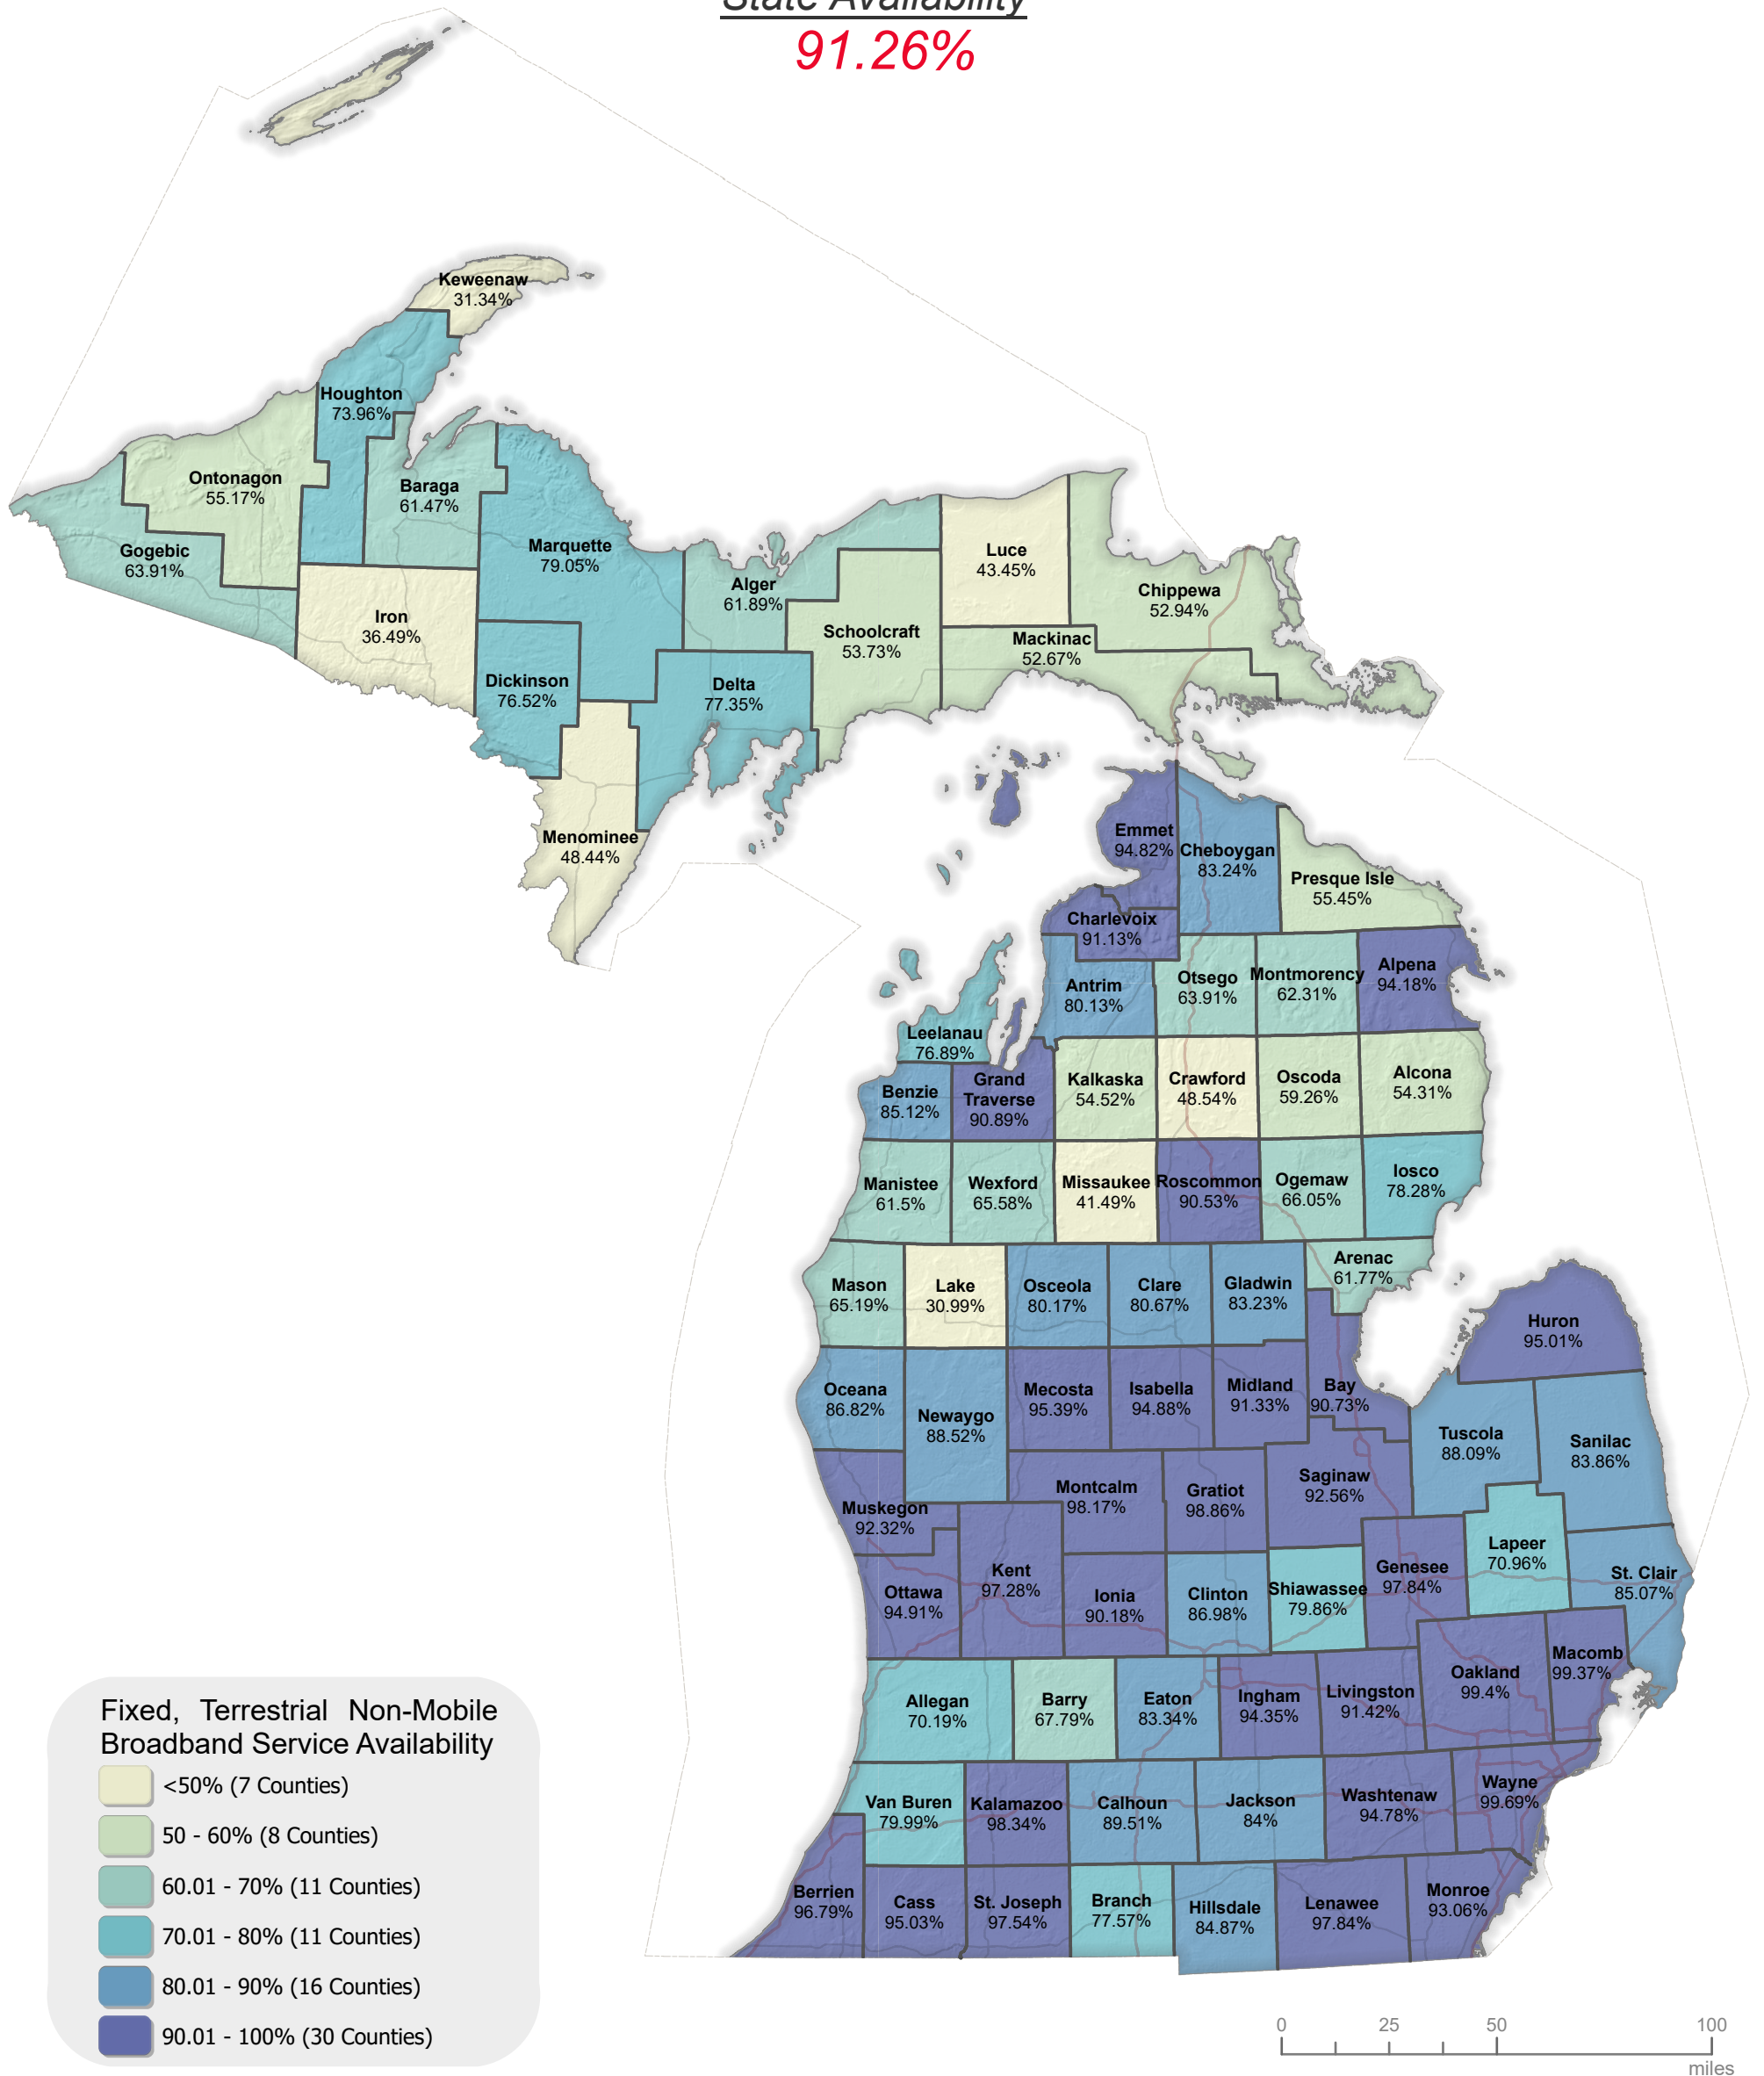

Michigan Fixed Broadband Service Availability by County

50 Mbps Download/5 Mbps Upload

State Availability

91.26%

Broadband data displayed on this map are developed from a combination of direct provider outreach and data collection, FCC broadband deployment filings, outside plant field audit projects, resident feedback, and independent research conducted by Connected Nation Michigan.

Statistics on broadband availability also use residential location data based on classifications from the FCC Fabric Version 3. Classified as either Residential or Mixed. Fabric location data provided by CostQuest Associates, Inc., all rights reserved.

Published October 6, 2023

The current FCC definition of broadband is a minimum speed of 25 Mbps (Megabits per second) download and 3 Mbps upload.

This map is not a guarantee of internet service availability. Mobile and satellite services may also be available.