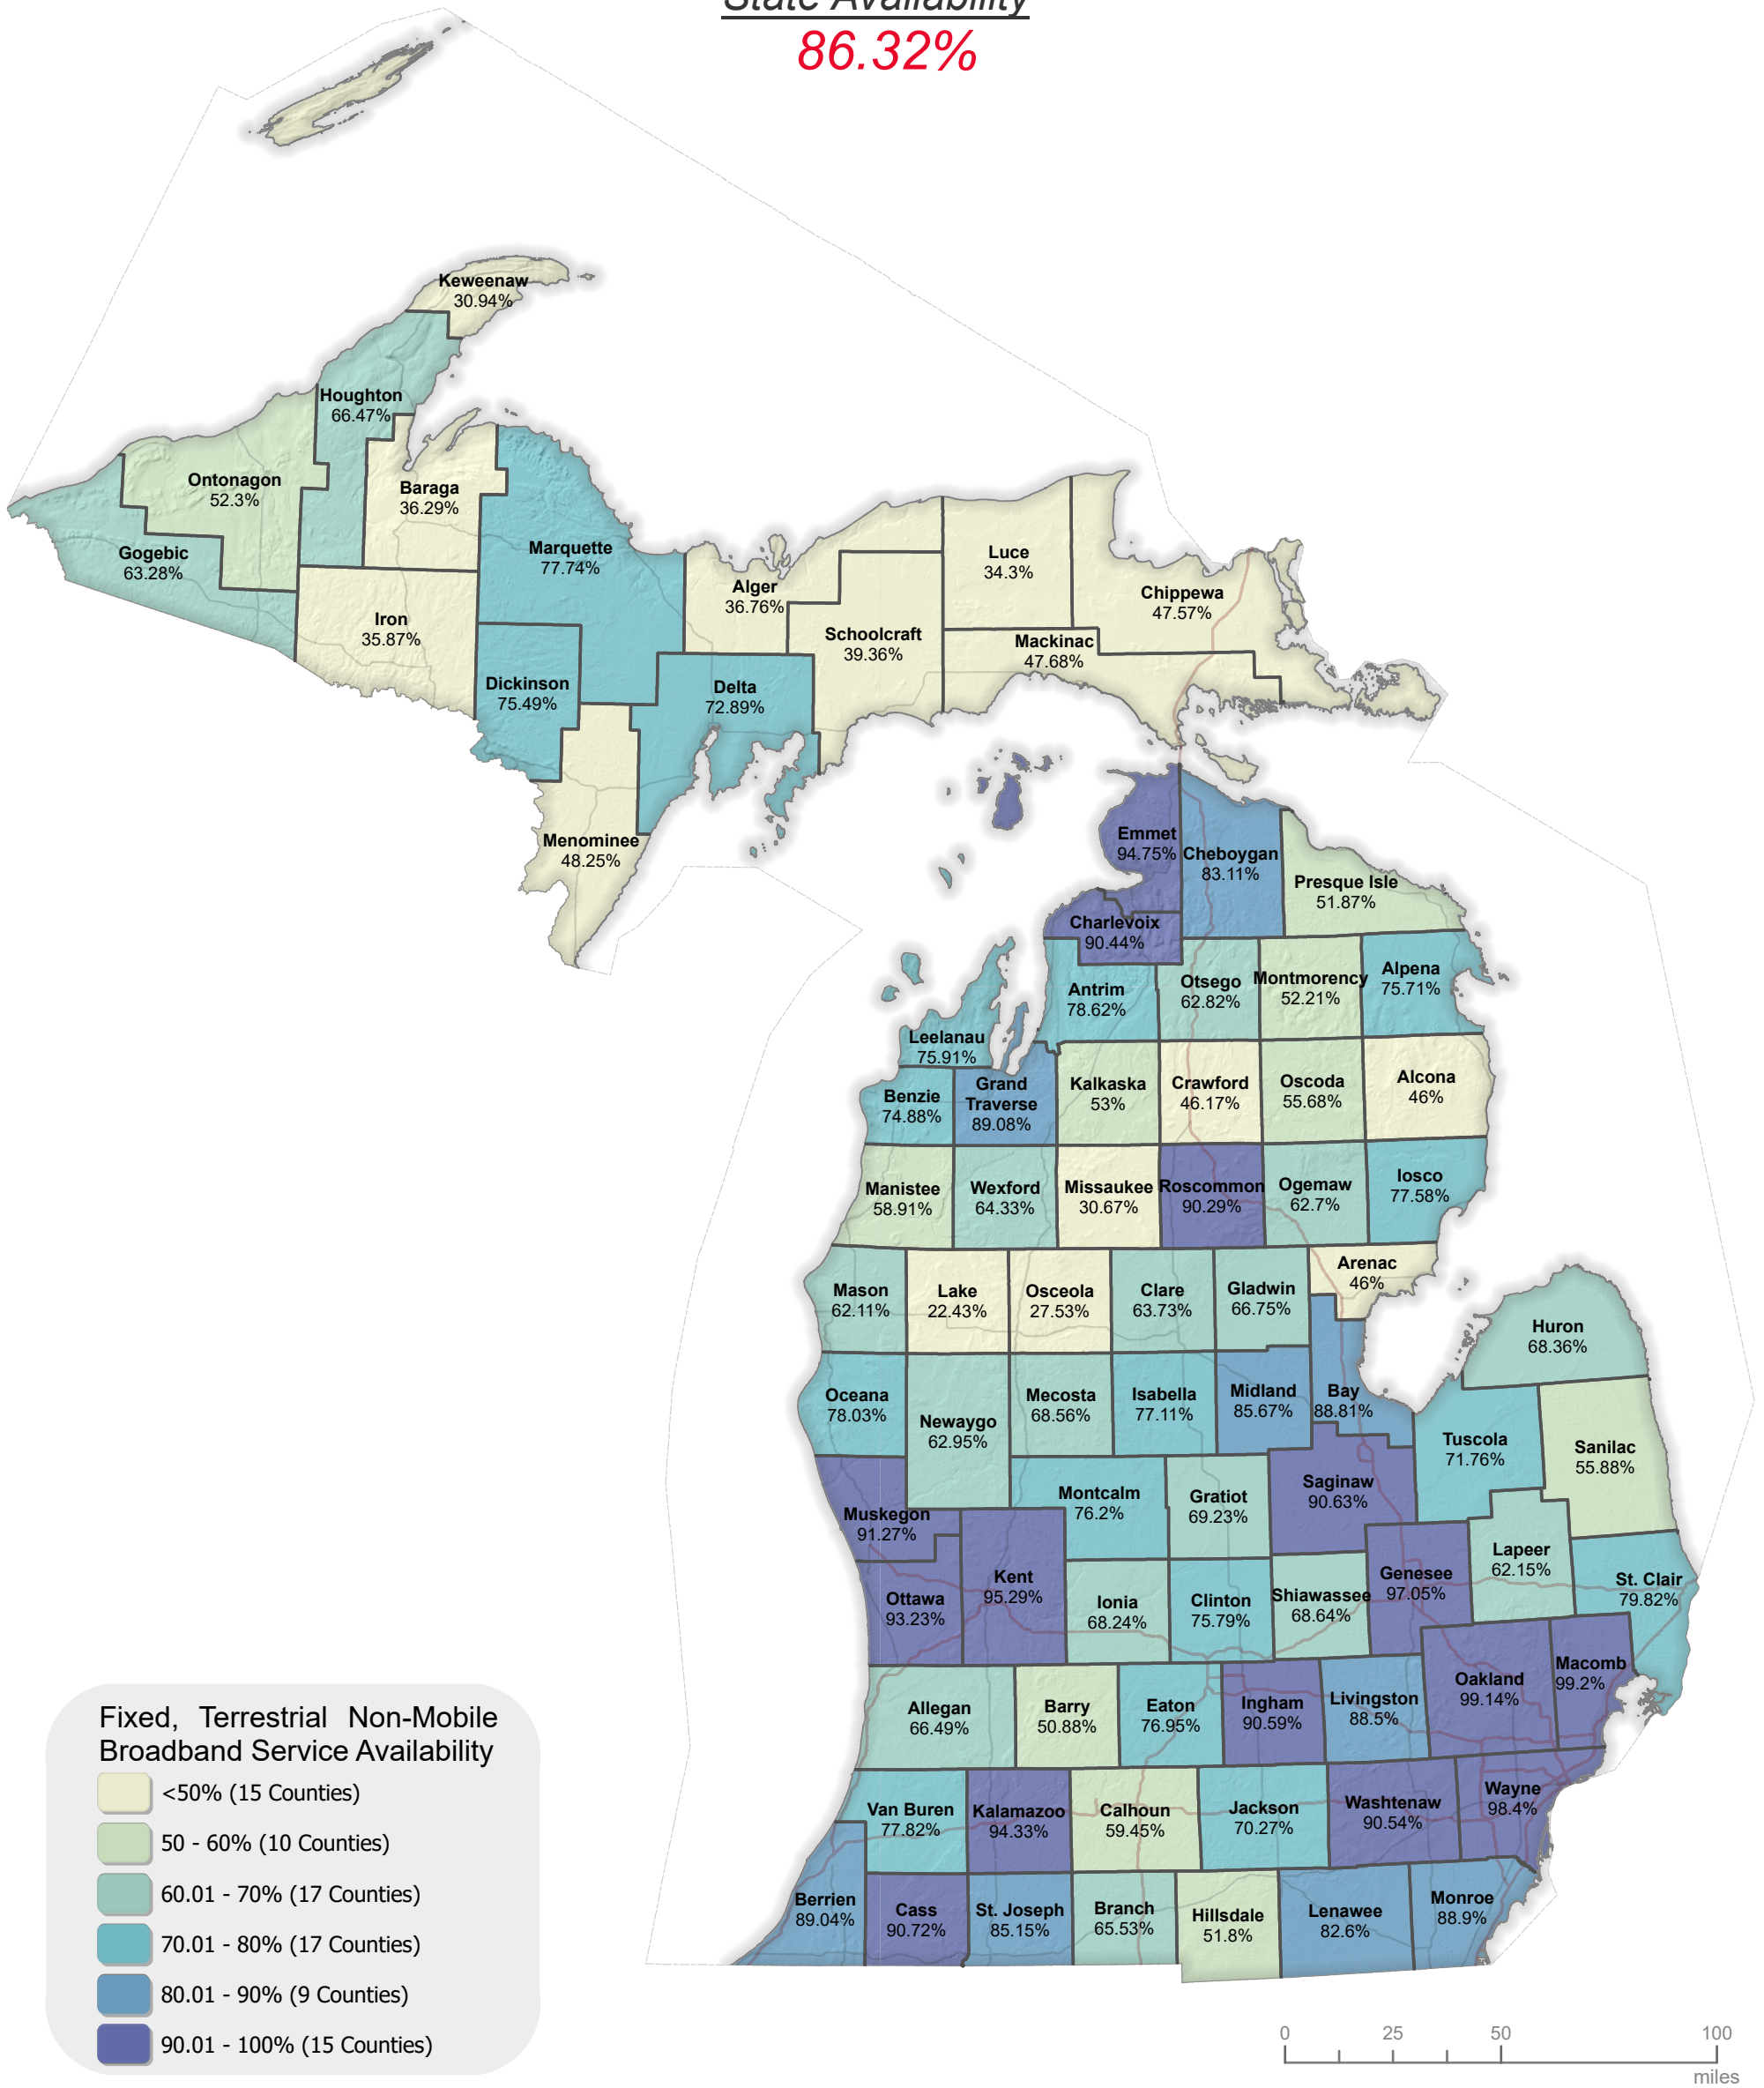

Michigan Fixed Broadband Service Availability by County

1 Gbps Download

State Availability
86.32%

Broadband data displayed on this map are developed from a combination of direct provider outreach and data collection, FCC broadband deployment filings, outside plant field audit projects, resident feedback, and independent research conducted by Connected Nation Michigan.

Statistics on broadband availability also use residential location data based on classifications from the FCC Fabric Version 3. Classified as either Residential or Mixed. Fabric location data provided by CostQuest Associates, Inc., all rights reserved.

Published October 6, 2023

The current FCC definition of broadband is a minimum speed of 25 Mbps (Megabits per second) download and 3 Mbps upload.

This map is not a guarantee of internet service availability. Mobile and satellite services may also be available.