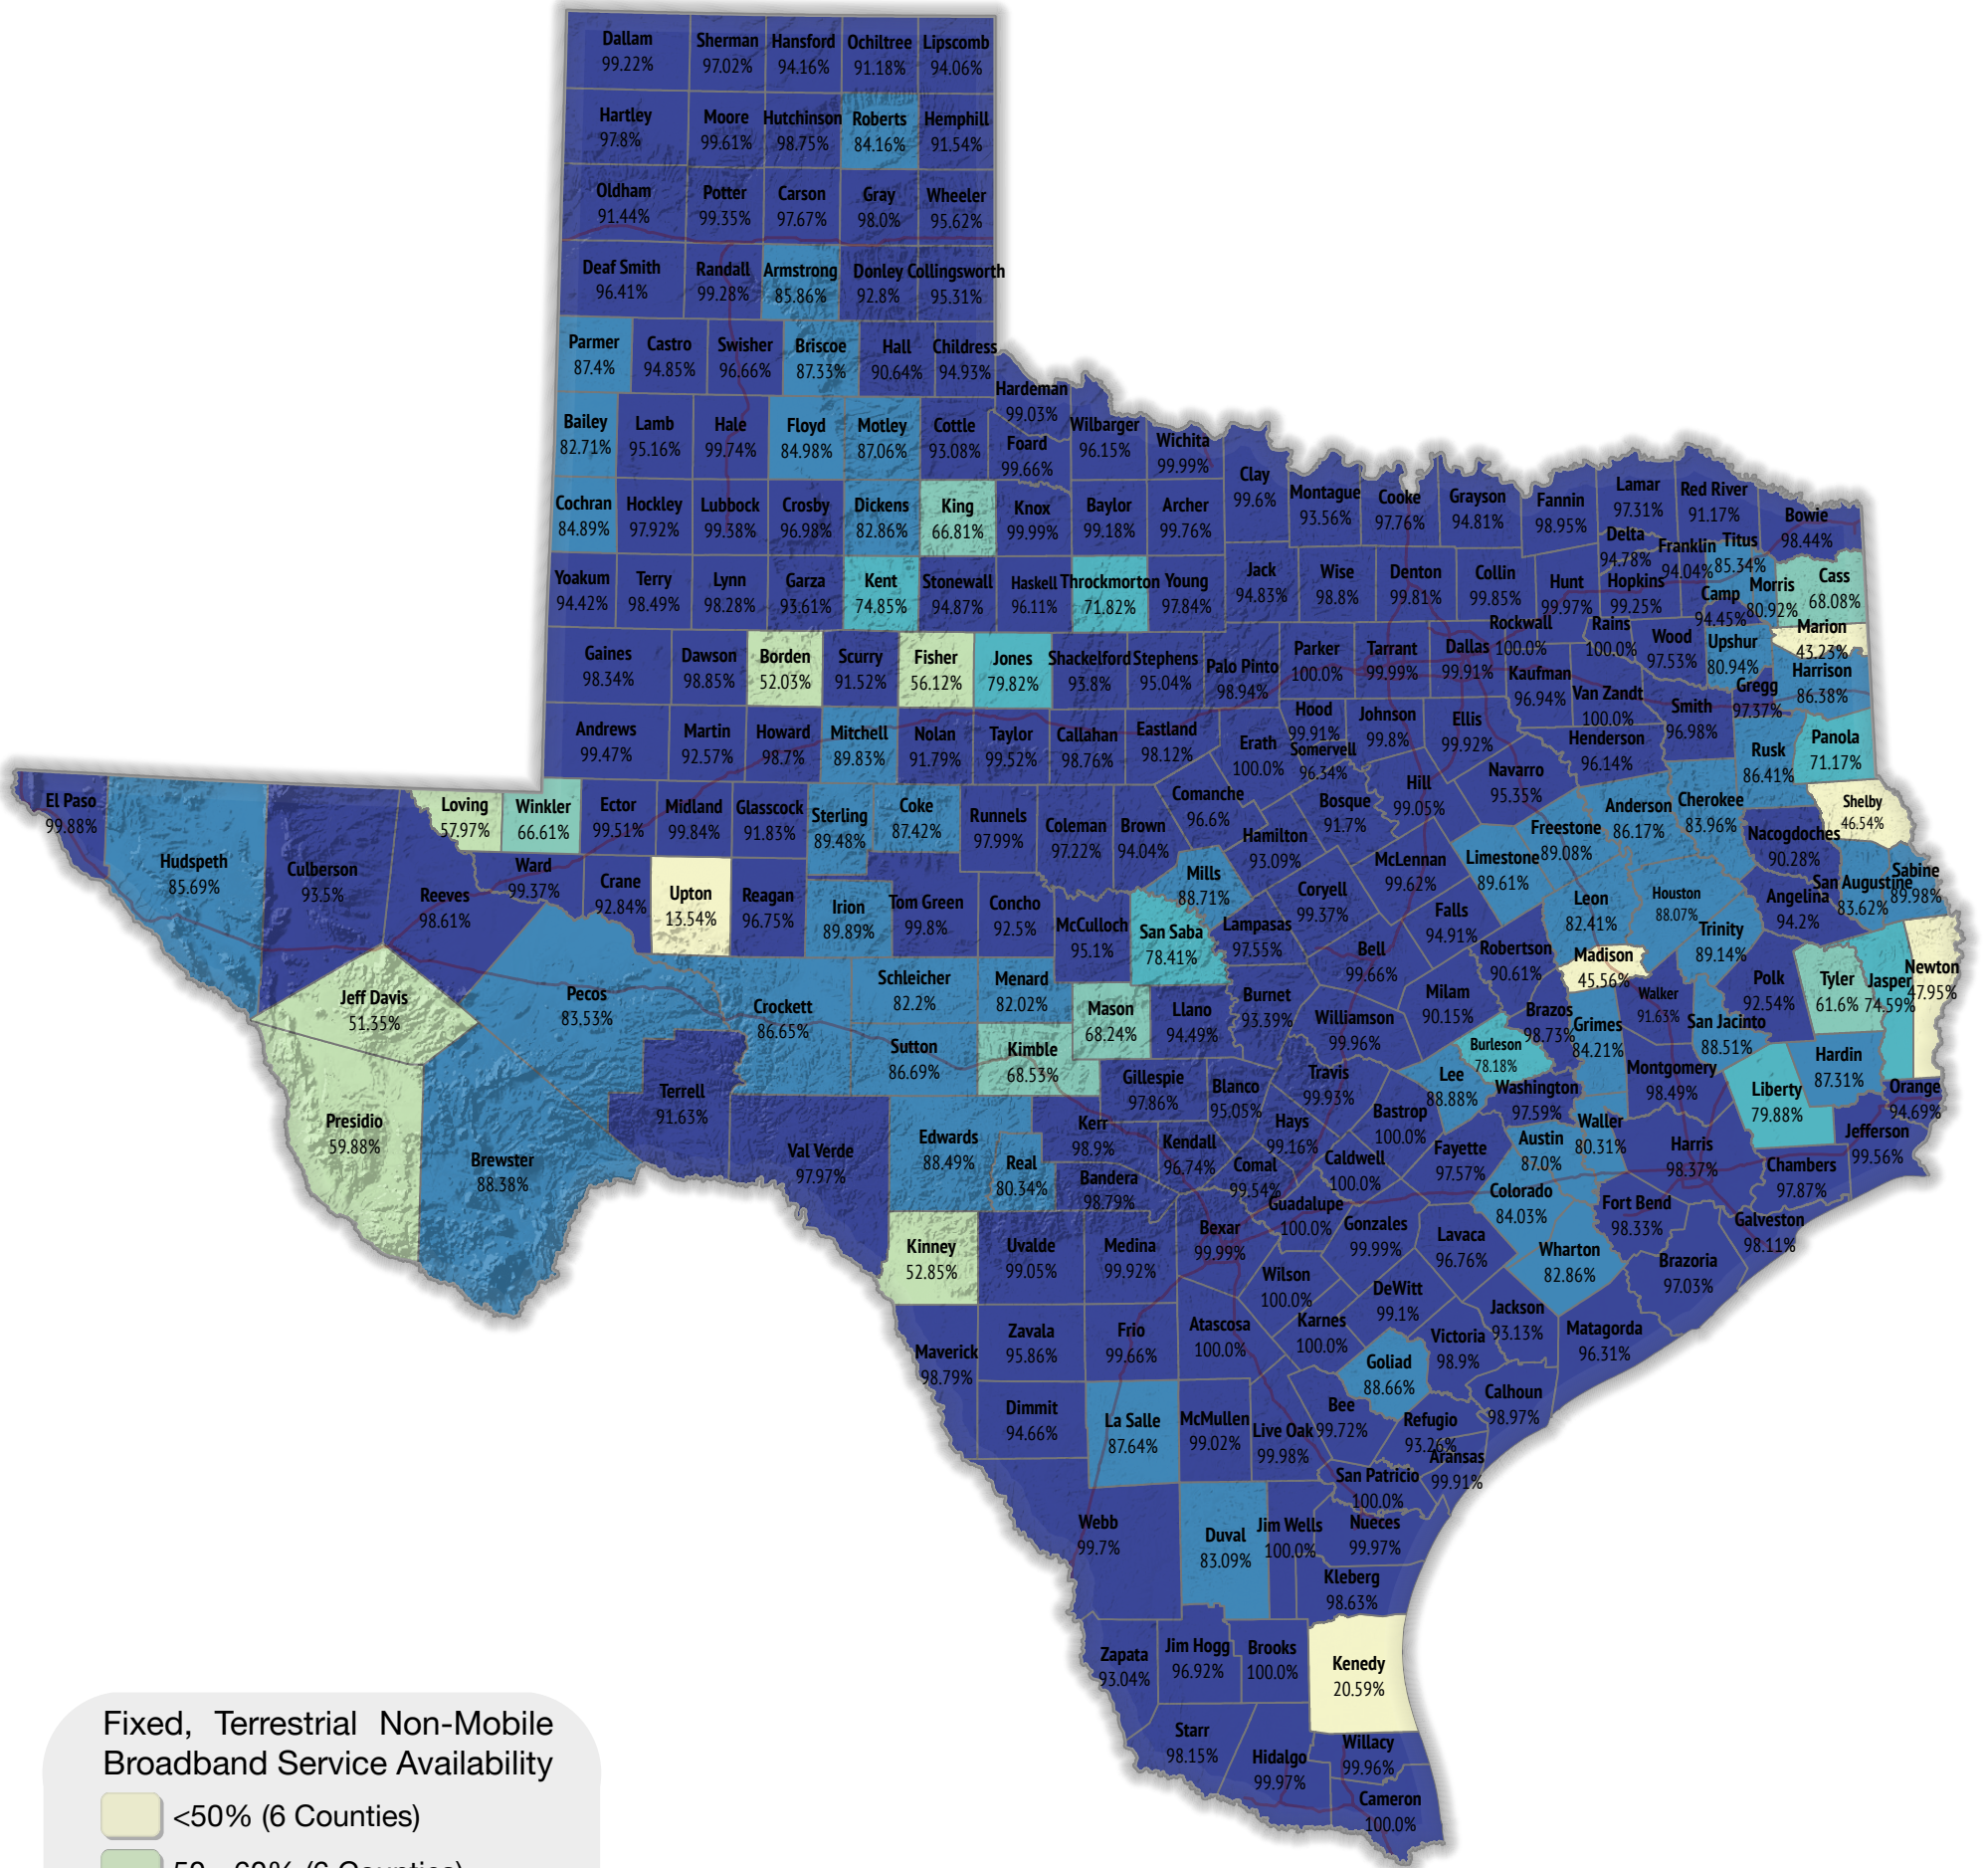

Texas Household Broadband Availability by County

25 Mbps Download/3 Mbps Upload

State Availability
98.15%

Broadband data displayed on this map are developed from a combination of direct provider outreach and data collection, FCC Form 477 broadband deployment filings, and independent research conducted by Connected Nation Texas.

The current FCC definition of broadband is a minimum speed of 25 Mbps (Megabits per second) download and 3 Mbps upload. Please submit feedback regarding any possible mapping inaccuracies at <https://connectednation.org/texas/feedback>.

Published
January 31, 2022

This map is not a guarantee of internet service availability. Mobile and satellite services may also be available.

Connected Nation Texas is a statewide initiative funded through the Texas Rural Funders to support all Texans in leveraging broadband.