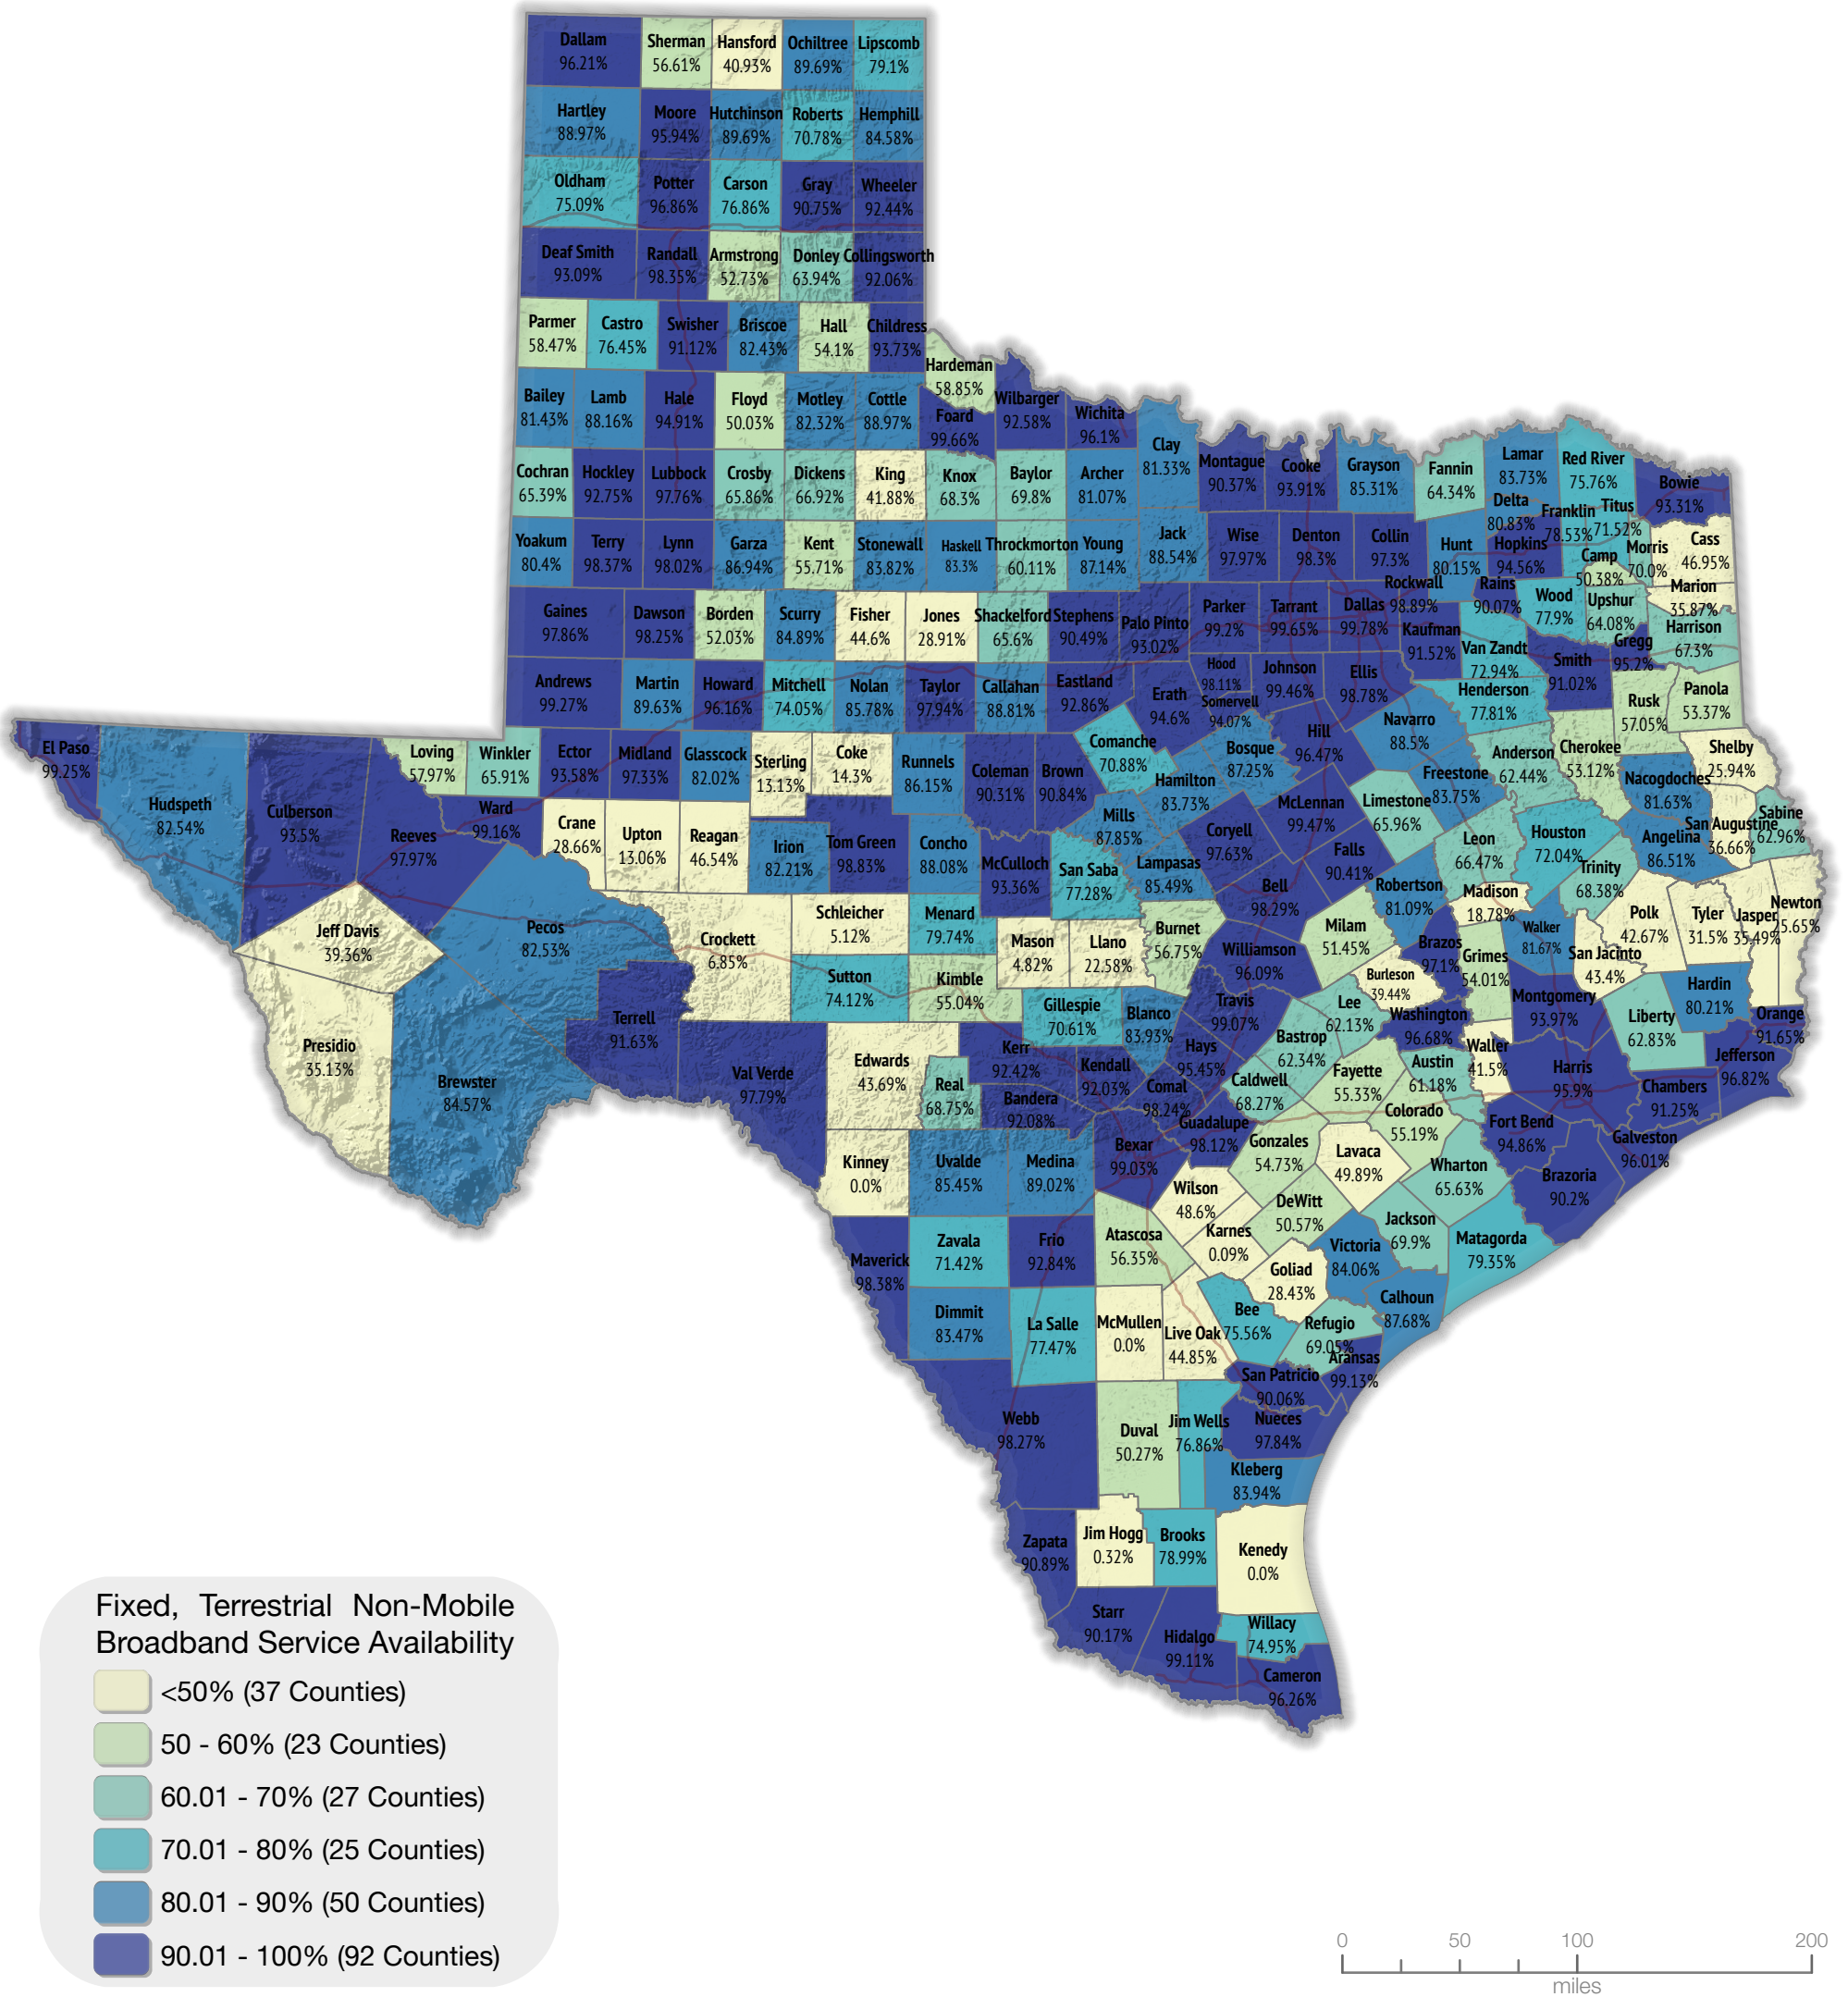

# Texas Household Broadband Availability

by County

## 100 Mbps Download/10 Mbps Upload

*State Availability*  
**93.55%**

Broadband data displayed on this map are developed from a combination of direct provider outreach and data collection, FCC Form 477 broadband deployment filings, and independent research conducted by Connected Nation Texas.

*Published*  
**January 31, 2022**

The current FCC definition of broadband is a minimum speed of 25 Mbps (Megabits per second) download and 3 Mbps upload. Please submit feedback regarding any possible mapping inaccuracies at <https://connectednation.org/texas/feedback>.

This map is not a guarantee of internet service availability. Mobile and satellite services may also be available.

Connected Nation Texas is a statewide initiative funded through the Texas Rural Funders to support all Texans in leveraging broadband.