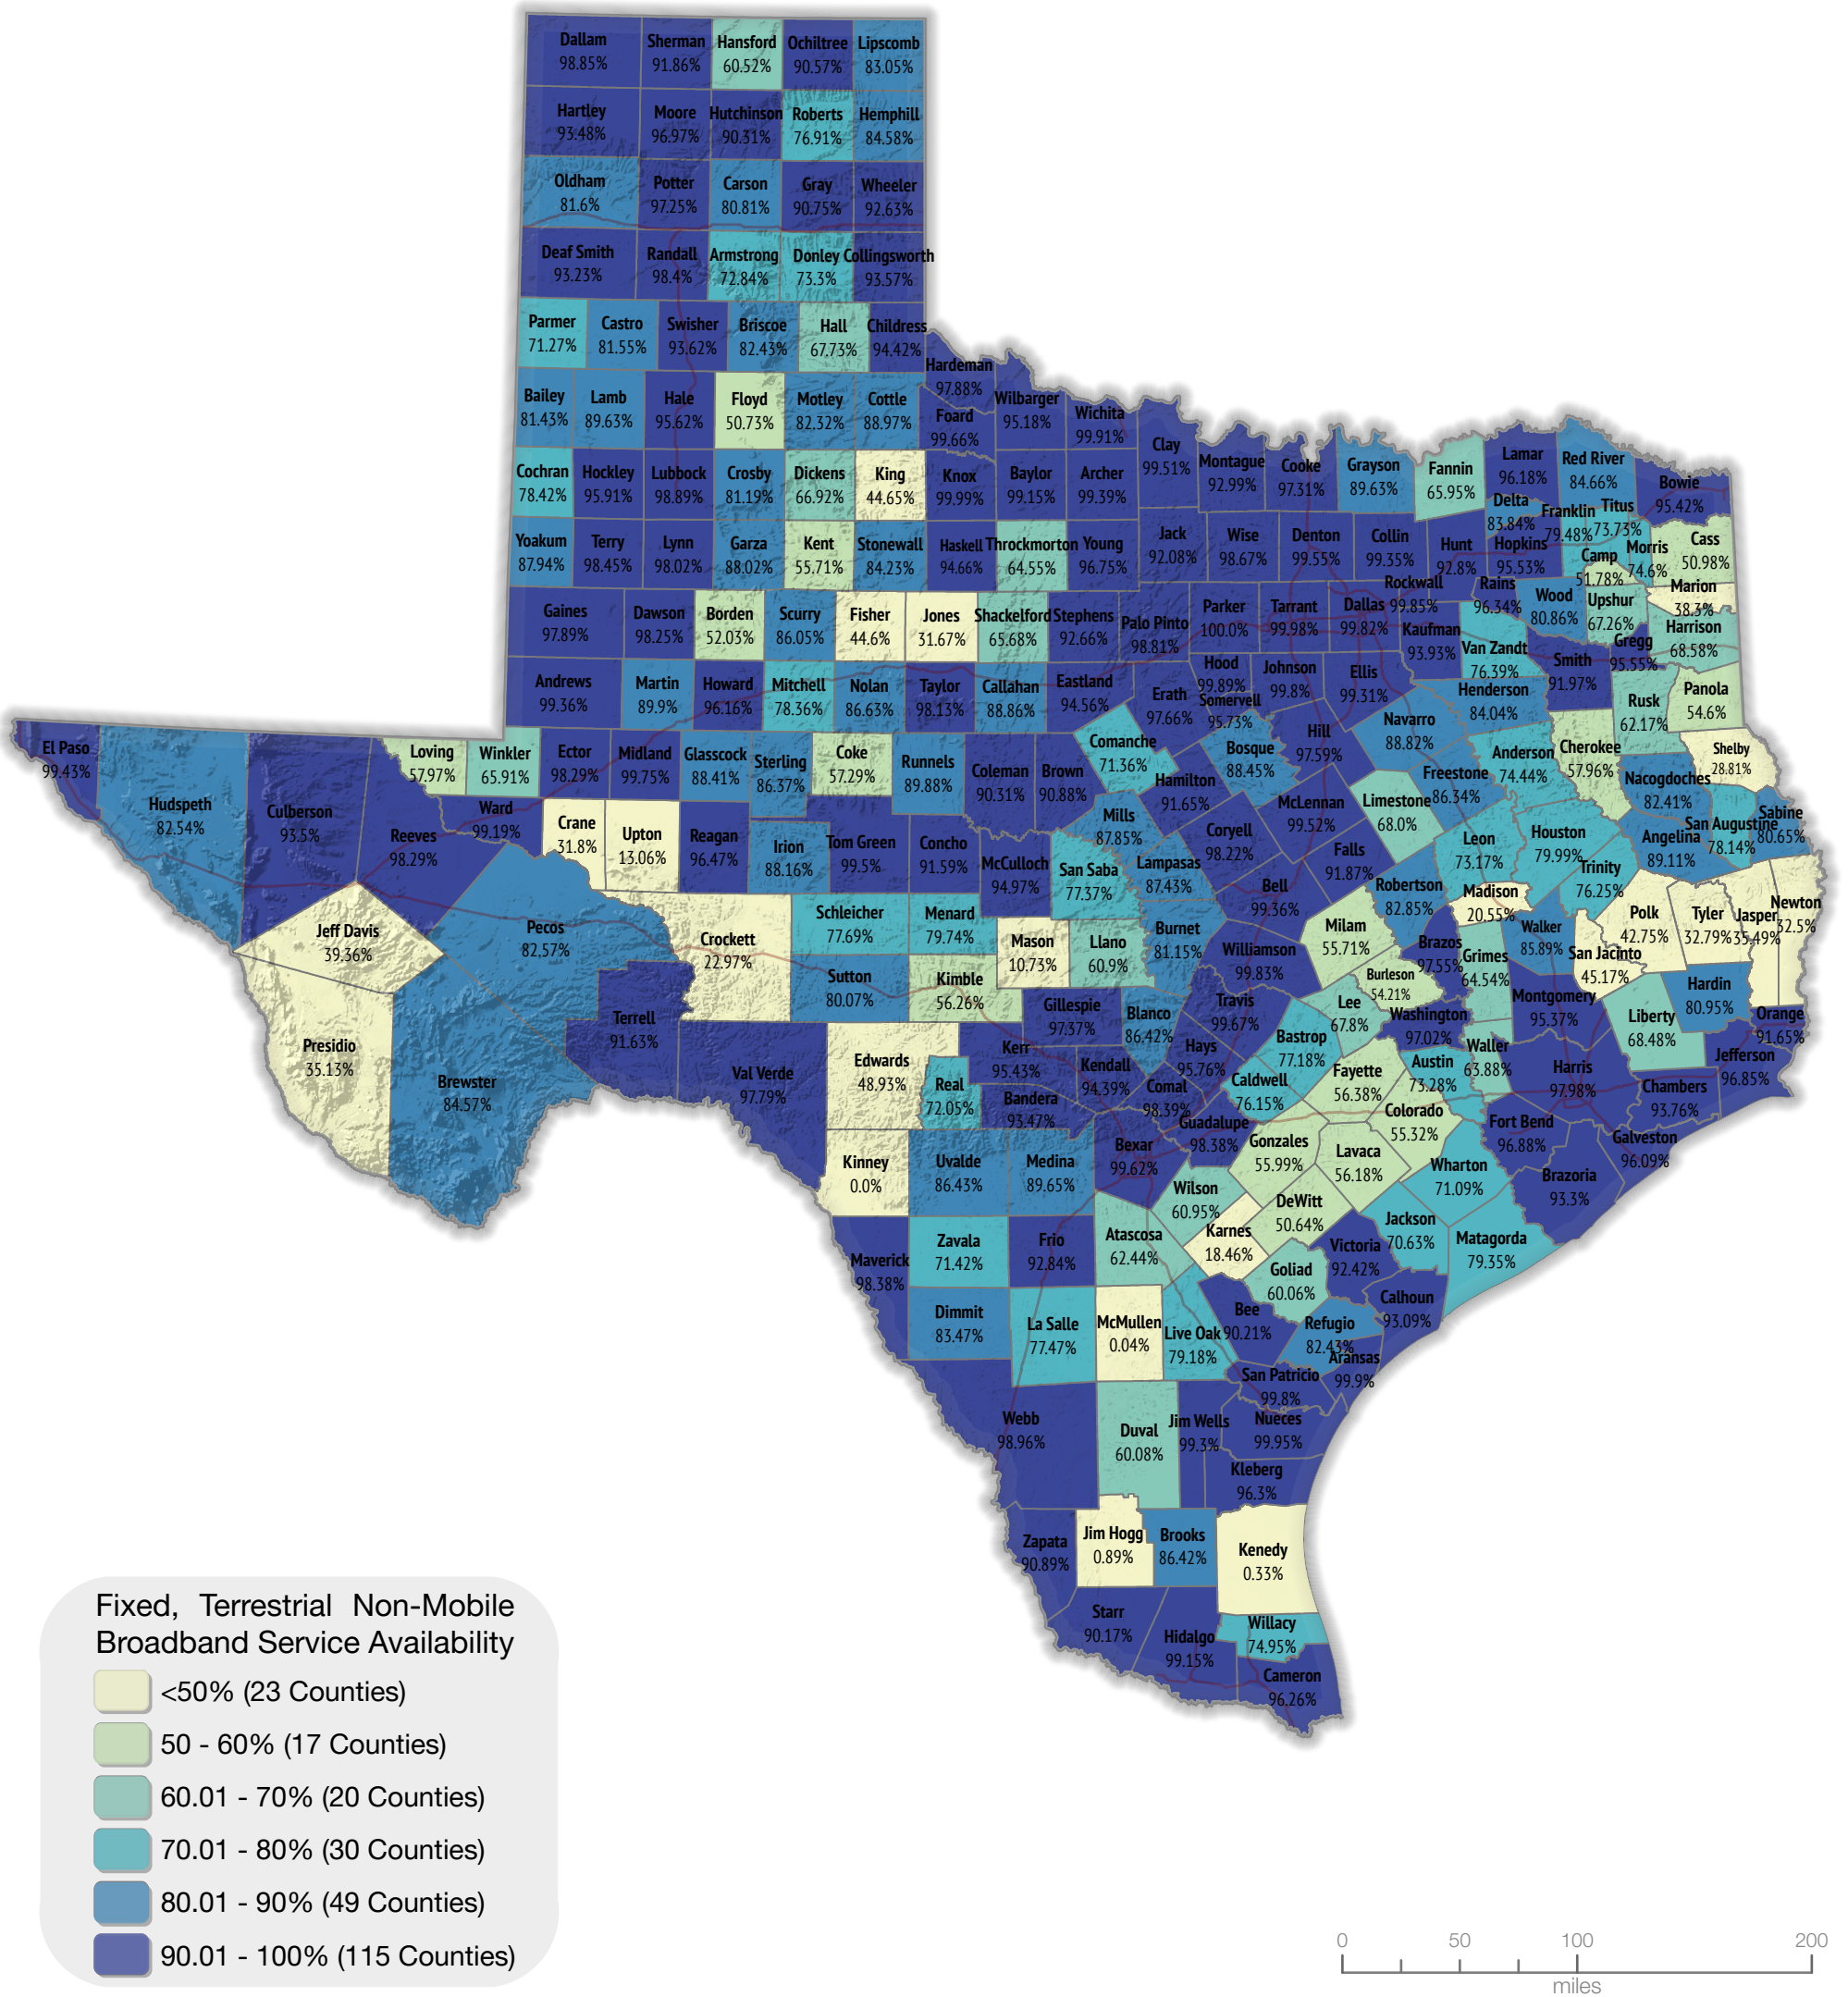

Texas Household Broadband Availability

by County

50 Mbps Download/5 Mbps Upload

State Availability
95.40%

Broadband data displayed on this map are developed from a combination of direct provider outreach and data collection, FCC Form 477 broadband deployment filings, and independent research conducted by Connected Nation Texas.

The current FCC definition of broadband is a minimum speed of 25 Mbps (Megabits per second) download and 3 Mbps upload. Please submit feedback regarding any possible mapping inaccuracies at <https://connectednation.org/texas/feedback>.

Published
January 31, 2022

This map is not a guarantee of internet service availability. Mobile and satellite services may also be available.

Connected Nation Texas is a statewide initiative funded through the Texas Rural Funders to support all Texans in leveraging broadband.